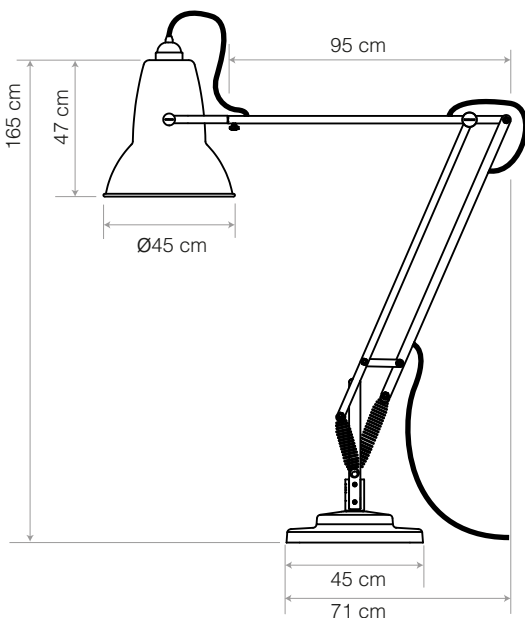

Original 1227™ Giant Floor Lamp

ANGLEPOISE®

Original 1227™ Giant Collection | Technical Sheet

Launched In 2005 | Designed by George Carwardine

Product	Closet RAL Reference
---------	----------------------

Dimensions

- Shade diameter: \varnothing 45cm
- Shade height: 47cm
- Base: 45 x 45cm
- Max horizontal reach: 165cm
- Cable length: 450cm
- Lamp Packaging (L x W x H): 98cm x 64.5cm x 184cm
- Lamp Packaged Weight: 48.6kg
- Crate Dimensions for airfreight: (L x W x H): 95cm x 60cm x 200cm
- Crate Weight for airfreight: 65kg with lamp / 15kg empty

Electrical

- Voltage: 220/240V, 50/60 Hz
- Class II - Double Insulated
- E27 lamp holder
- Maximum permitted bulb: 60W Halogen
- Foot switch (150cm from product)
- Plug: 2-pin Europlug to CEE 7/16
- Supplied with 13W E27 G120 LED bulb:
 - Luminous Intensity: 1200lm
 - Life: 15,000 Hours
 - Non-dimmable
 - Colour Temperature: 2700K
 - CRI (Ra): 80